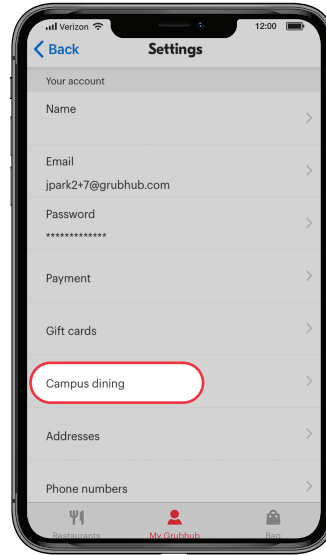

# Welcome to Campus Dining on Grubhub!

You can access Campus dining in many different ways. The following instructions are for onboarding onto Campus dining on Grubhub through **User Settings**.

## Instructions:

**1**

Download Grubhub and create a new account. Or Sign in if you already have Grubhub downloaded.

**2**

On your Account page, select the Settings (gear icon) at the top right

**3**

In your Settings, click on Campus Dining

**4**

Select your campus and your school affiliation

**5**

Add campus card or go directly to the list of on campus restaurants.