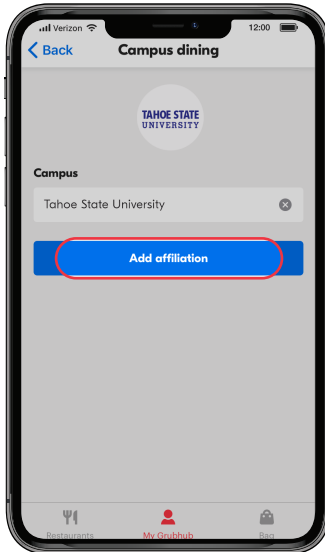

# Welcome to Campus Dining on Grubhub!

You can access Campus dining in many different ways. The following instructions are for onboarding onto Campus dining on Grubhub through **User Settings**.

## Instructions:

**1**

Download Grubhub and create a new account. Or Sign in if you already have Grubhub downloaded.

**2**

On your Account page, select the Settings (gear icon) at the top right

**3**

In your Settings, click on Campus Dining

**4**

Select your campus and your school affiliation

**5**

Add campus card or go directly to the list of on campus restaurants.