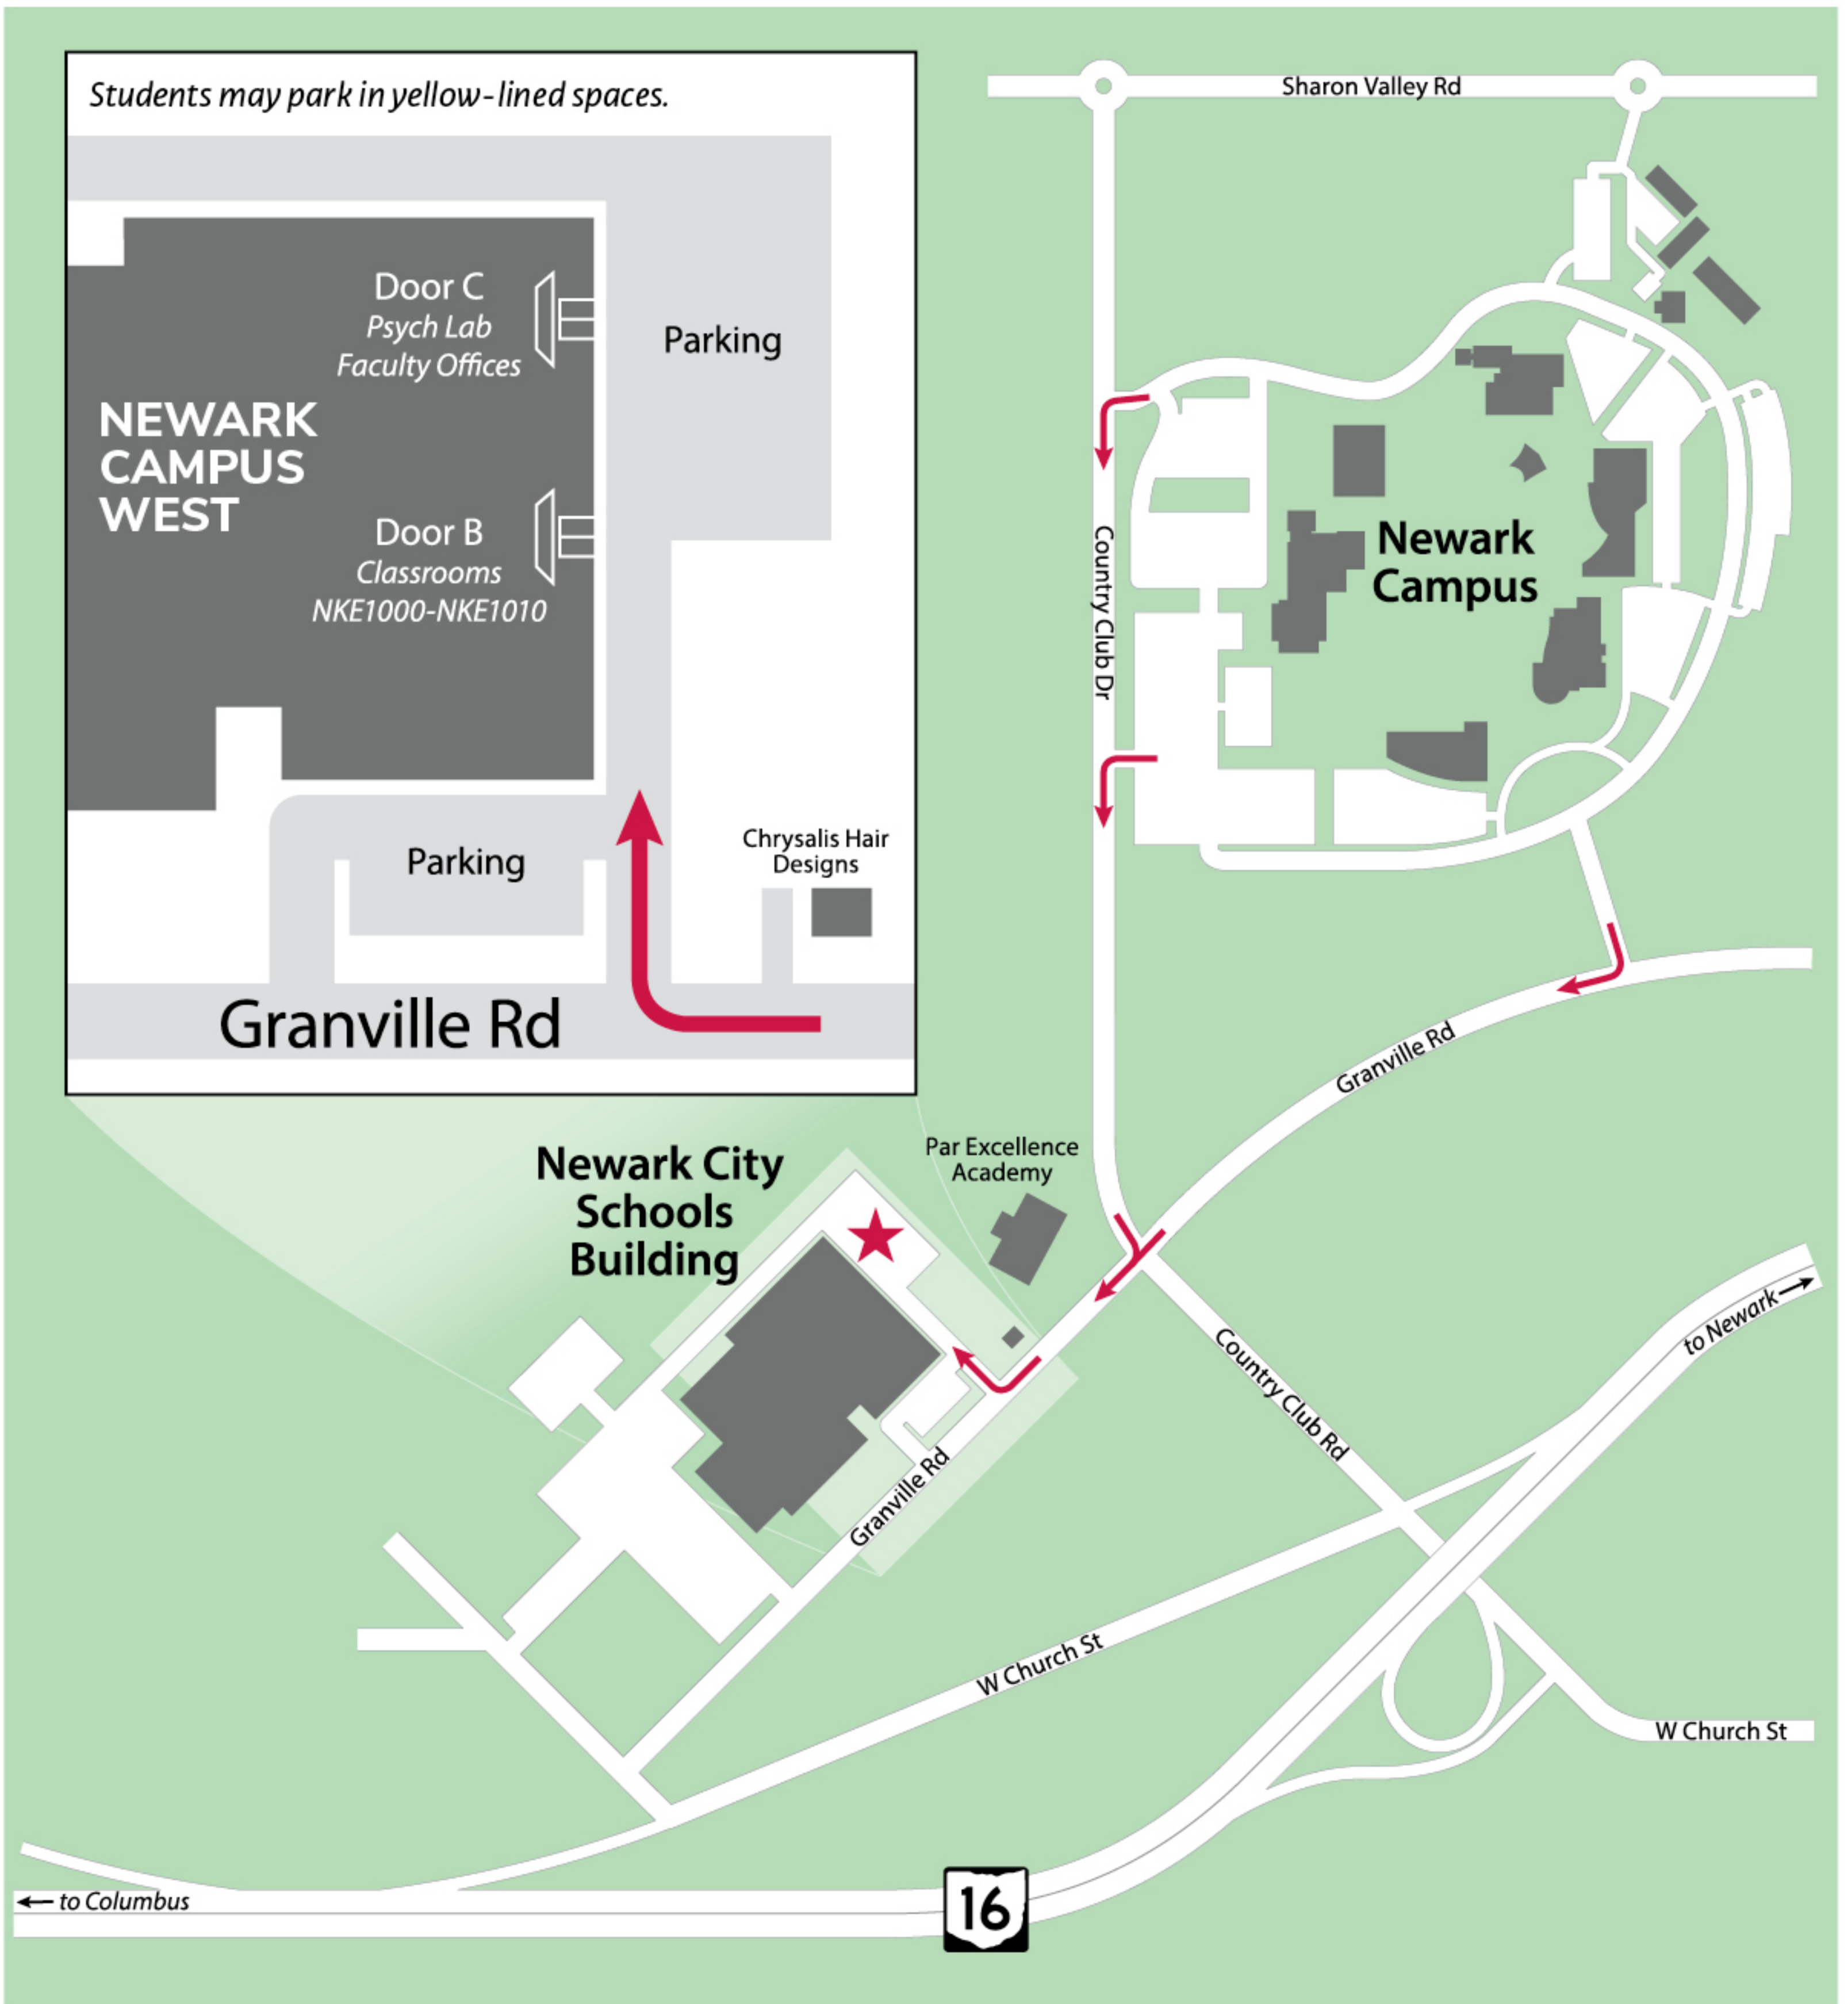

**THE OHIO STATE
UNIVERSITY**

NEWARK

**THE OHIO STATE UNIVERSITY AT NEWARK
OFFICE OF ADMISSIONS**

*The Reese Center #105
1209 University Drive, Newark, Ohio 43055
740.366.9344 newark.osu.edu*

NEWARK CAMPUS WEST

1440 Granville Road, Newark, Ohio 43055

THE OHIO STATE UNIVERSITY

NEWARK

Newark Campus West
1440 Granville Road, Newark, Ohio 43055

While Founders Hall is renovated, Newark Campus West is a temporary location for psychology laboratories, faculty offices and university offices such as the dean/director and the associate dean of academic affairs.